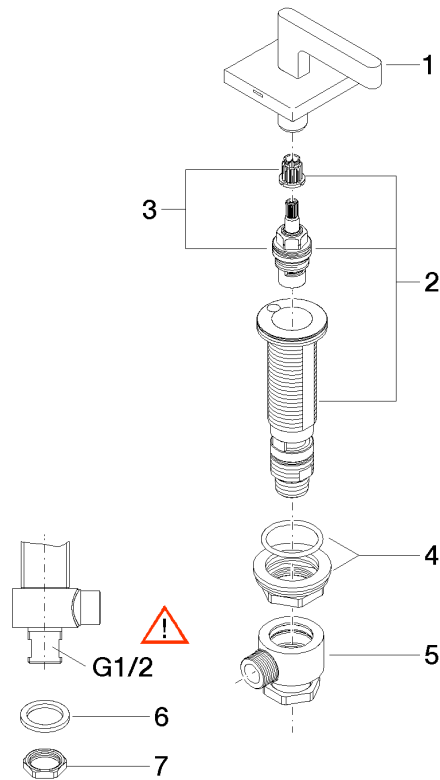

Deck valve anti-clockwise closing cold - Brushed Durabronz (23kt Gold)

CL.1

20 000 716

- hole diameter 32 mm
- rosette 60 x 60 mm
- with cold marking

Fits: CL.1, CYO

	Brushed Durabronz (23kt Gold)	20 000 716-28
	Chrome	20 000 716-00
	Brushed Platinum	20 000 716-06
	Dark Chrome	20 000 716-19
	Brushed Champagne (22kt Gold)	20 000 716-46
	Champagne (22kt Gold)	20 000 716-47
	Brushed Dark Platinum	20 000 716-99

20 000 716

mm [inches]

Flow rate chart

Certificates

LGA_28688.

20 000 716

Parts for other finishes can be found here: [Chrome](#)

Spare parts list

No.	Item Number	Name	Quantity used	Delivery time
1	90 20 70 057 01-28	handle (cold)	1	20
2	04 17 11 058 32 90	side panel	1	2
3	90 90 03 132 00 90	top	1	2
4	04 23 10 032 78 90	fixing set	1	2
5	04 17 11 023 10 90	distributor	1	2
6	09 30 11 059 90	disc	1	2
7	09 23 10 012 90	nut	1	2